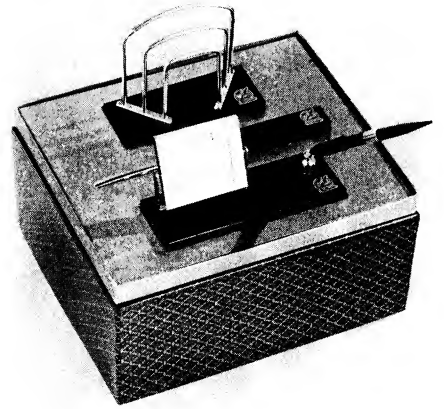

308 - 256C CALENDAR PEN — 51 RACK
42 OPENER